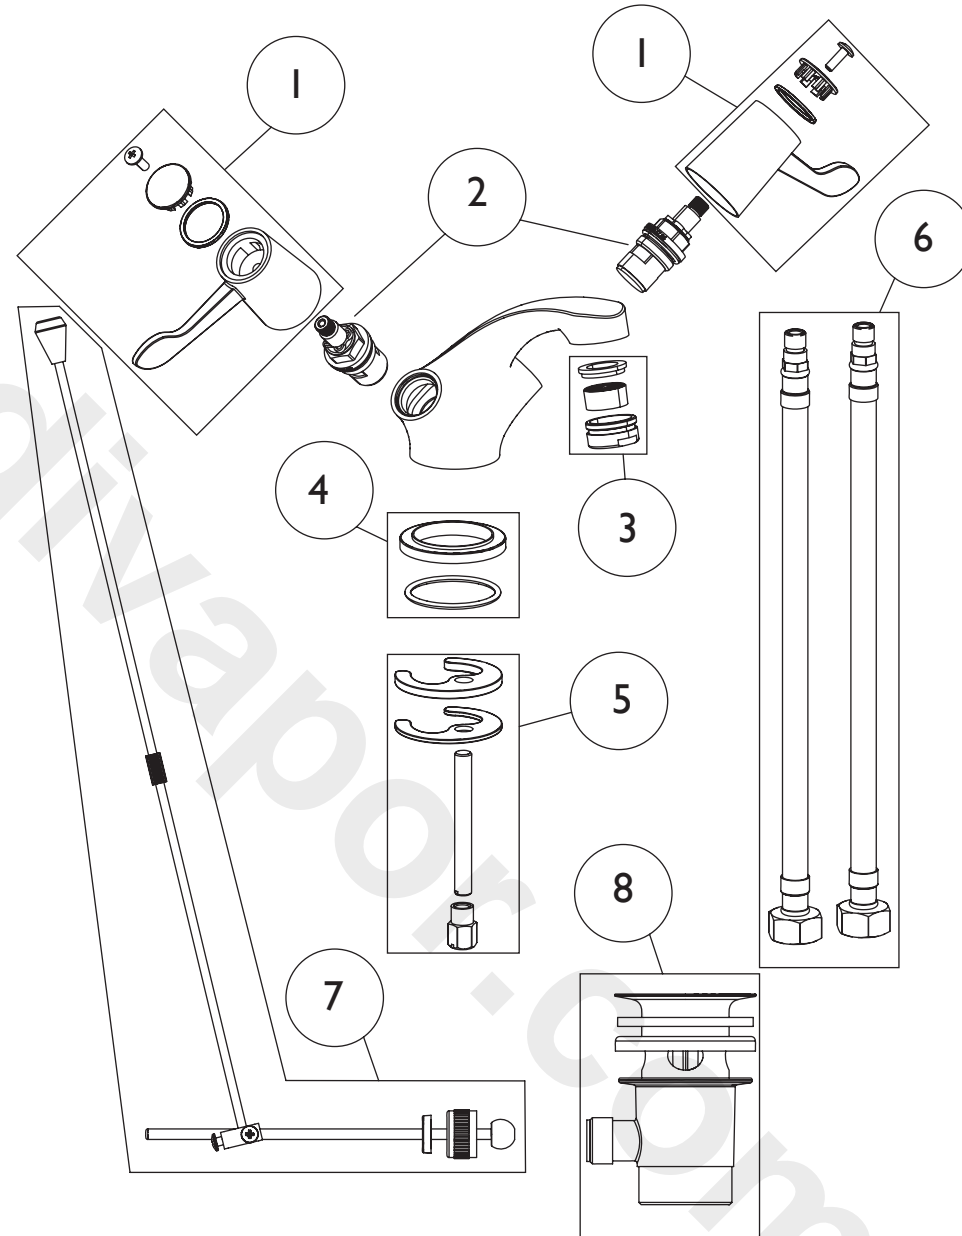

Product Code: VAL BAS E6 C CD**Revision:** D2

1	Handle Assembly
2	Cartridge
3	Flow Straightener
4	Plinth & Washer
5	Fixing Kit
6	Inlet Connection Flexi
7	Pop-Up Waste Rod
8	Pop-Up Waste